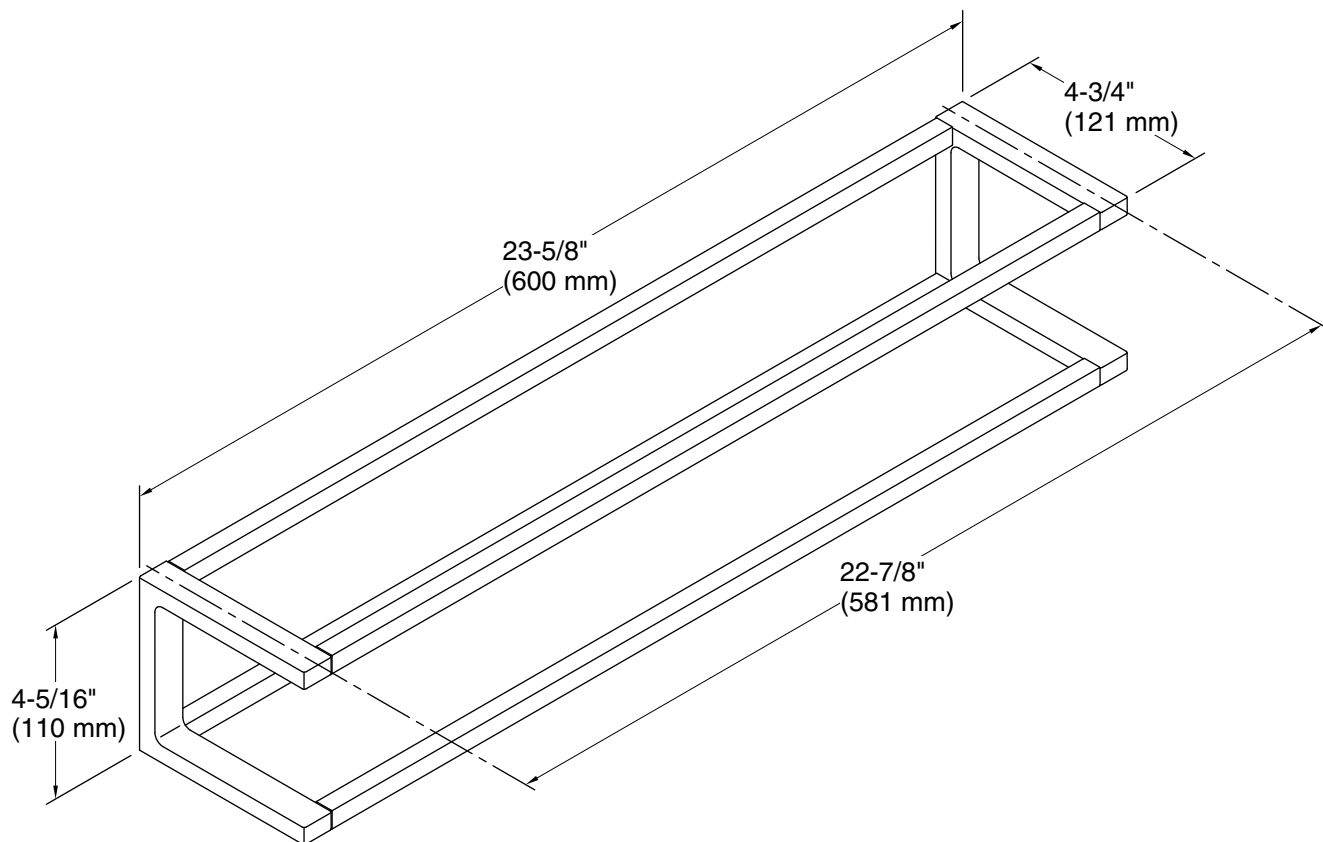

Technical Information

All product dimensions are nominal.

Material: Zinc, Brass

Notes

Install this product according to the installation instructions.

CAUTION: Risk of personal injury. Do not install these products in any area where they are likely to be used inadvertently as a grab bar or support bar. These products are not designed or intended for use as a grab bar or support bar.